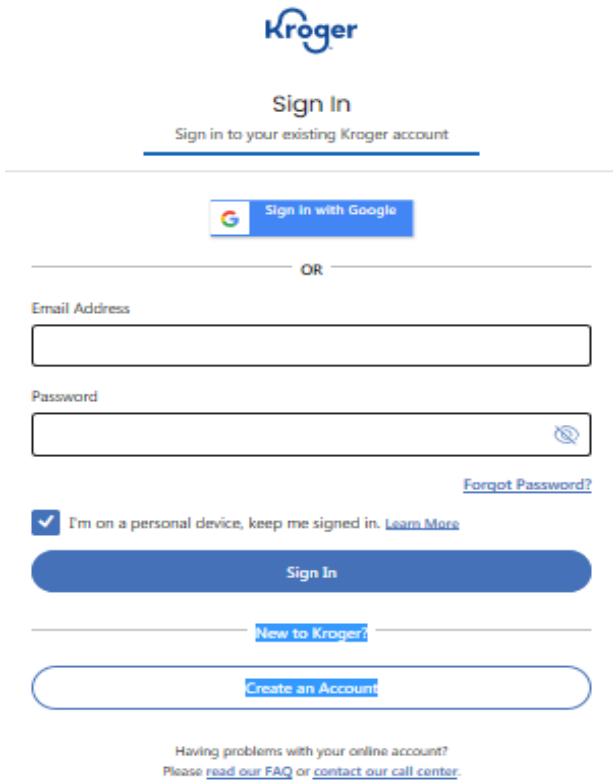

Visit <https://www.kroger.com/i/community/community-rewards>

- 1. Scroll down to "Link Your Shopper's Card" and **CLICK Get Started**

- 2. **SIGN IN** or **CREATE AN ACCOUNT** with a valid Email

- 3. Make sure you have selected **COMMUNITY REWARDS** on the left side

- 4. Under "Find an Organization" TYPE IN **CP015** (the 0 is a zero)

Find an Organization

Search by Organization name or number

- 5. When the organization pops up click **ENROLL** it's that simple!

Find an Organization